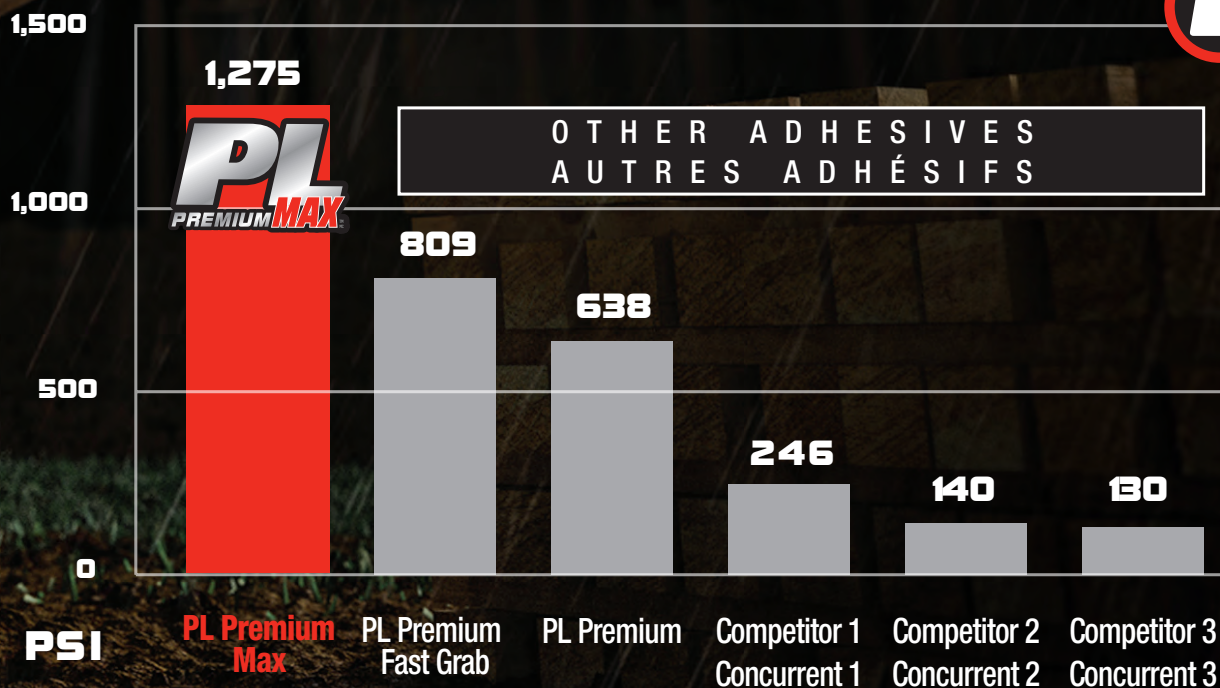

PL PREMIUM MAX™

**STRONGEST.
MOST DURABLE.
100% SOLID.**

LePage PL Premium® Max construction adhesive is ideal for the toughest interior or exterior projects including stairs, railings, framing, landscaping, and decks.

With an easy to use plastic cartridge, PL Premium Max is able to gun easily in cold temperatures and has no run-on.

**LE PLUS FORT.
LE PLUS DURABLE.
100% SOLIDE.**

L'adhésif de construction LePage PL Premium® Max est idéal pour les projets intérieurs ou extérieurs les plus difficiles, y compris les escaliers, les balustrades, les charpentes, l'aménagement paysager et les terrasses.

PROVEN STRENGTH. FORCE ÉPROUVÉE.

PL Premium MAX™

- The strongest most durable bond to all materials
- Remains 100% solid and does not develop air pockets
- Fast Grab and is repositionable
- Easy to apply in all conditions down to -12°C